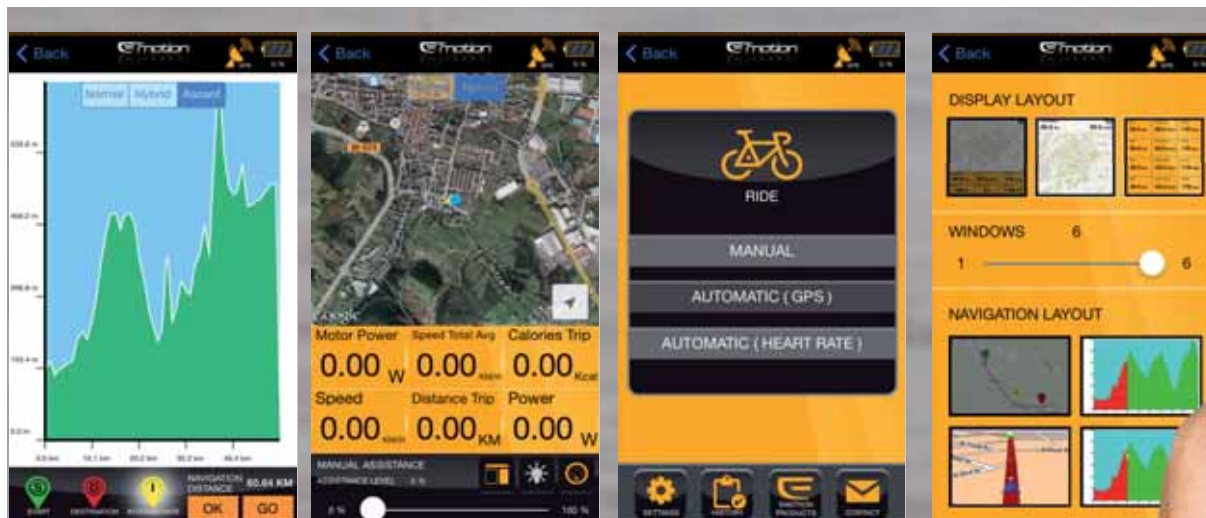

E-BIKES

OPTIONAL KIT

Bluetooth KIT & BH Bikes Premium APP

Nitro, Revo, Evo, Evo AWD, EasyGo

The optional Bluetooth module kit allows connecting the system to the Premium application (available free of charge in Apple Store and in Google Play) with several functions:

- Connectivity ANT+ with heart beat bands and speed and cadence sensors.
- More than 40 measurable parameters (speed, distance, calories, elevation, power, etc.)
- Customizable screen: Topographic profile / navigation map / virtual competitor / parameters.

- 3 riding types: manual, intelligent based on topography and intelligent based on heart beat.
- GPS navigation with intermediate points.
- File of routes
- System check (Battery wear status, calibration of torque sensor and identification of errors and operational protocol.
- Motor selection (Only **EVO AWD models**)

GPS tracker

Nitro, Revo, Evo, Evo AWD

The optional GPS Tracker module kit is the perfect anti-theft system. It allows locating your bike at any time. Its perfect integration into the bicycle makes it accessible only by the user and it is controlled using the website and it is easily configured using the Premium applications. The following functions stand out:

- Location of the bicycle with 10 metres precision (in the open-air using GPS)
- Bicycle route tracking configuring a connection frequency.
- Weak battery, Geofence, or connection type alarm
- Continuous power supply from the bicycle battery allowing long-lasting autonomy (once the main battery reaches 10% its power supply stops).